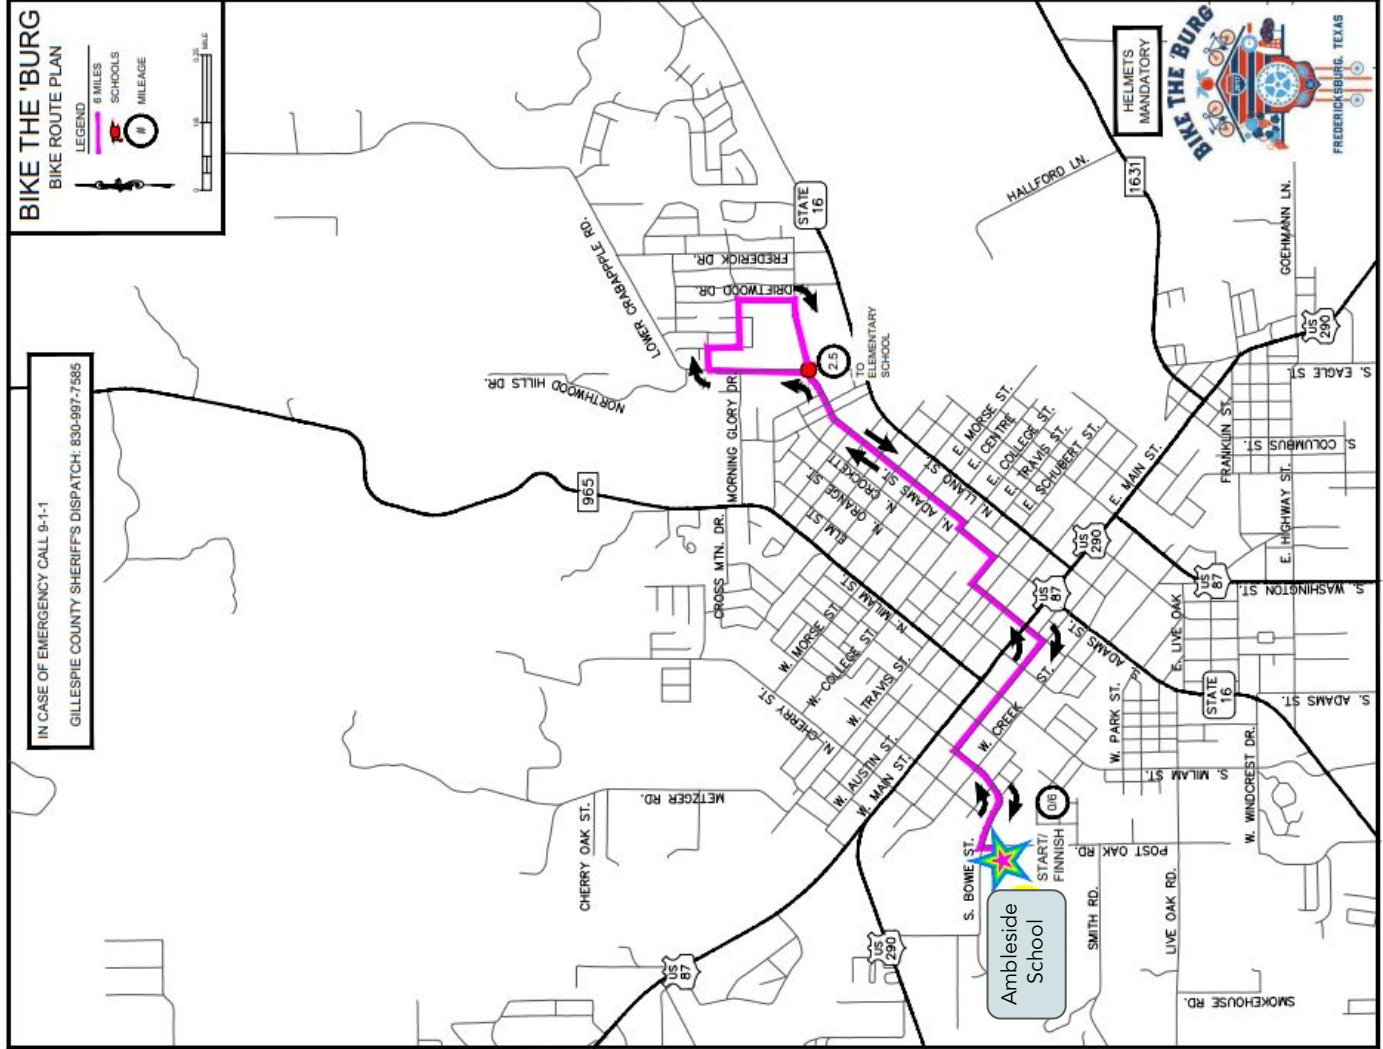

IN CASE OF EMERGENCY CALL 9-1-1
GILLESPIE COUNTY SHERIFF'S DISPATCH: 830-997-7585

BIKE THE 'BURG

BIKE ROUTE PLAN

LEGEND

- 6 MILES
- SCHOOLS
- MILEAGE

Amleside School

HELMETS MANDATORY

FREDERICKSBURG, TEXAS