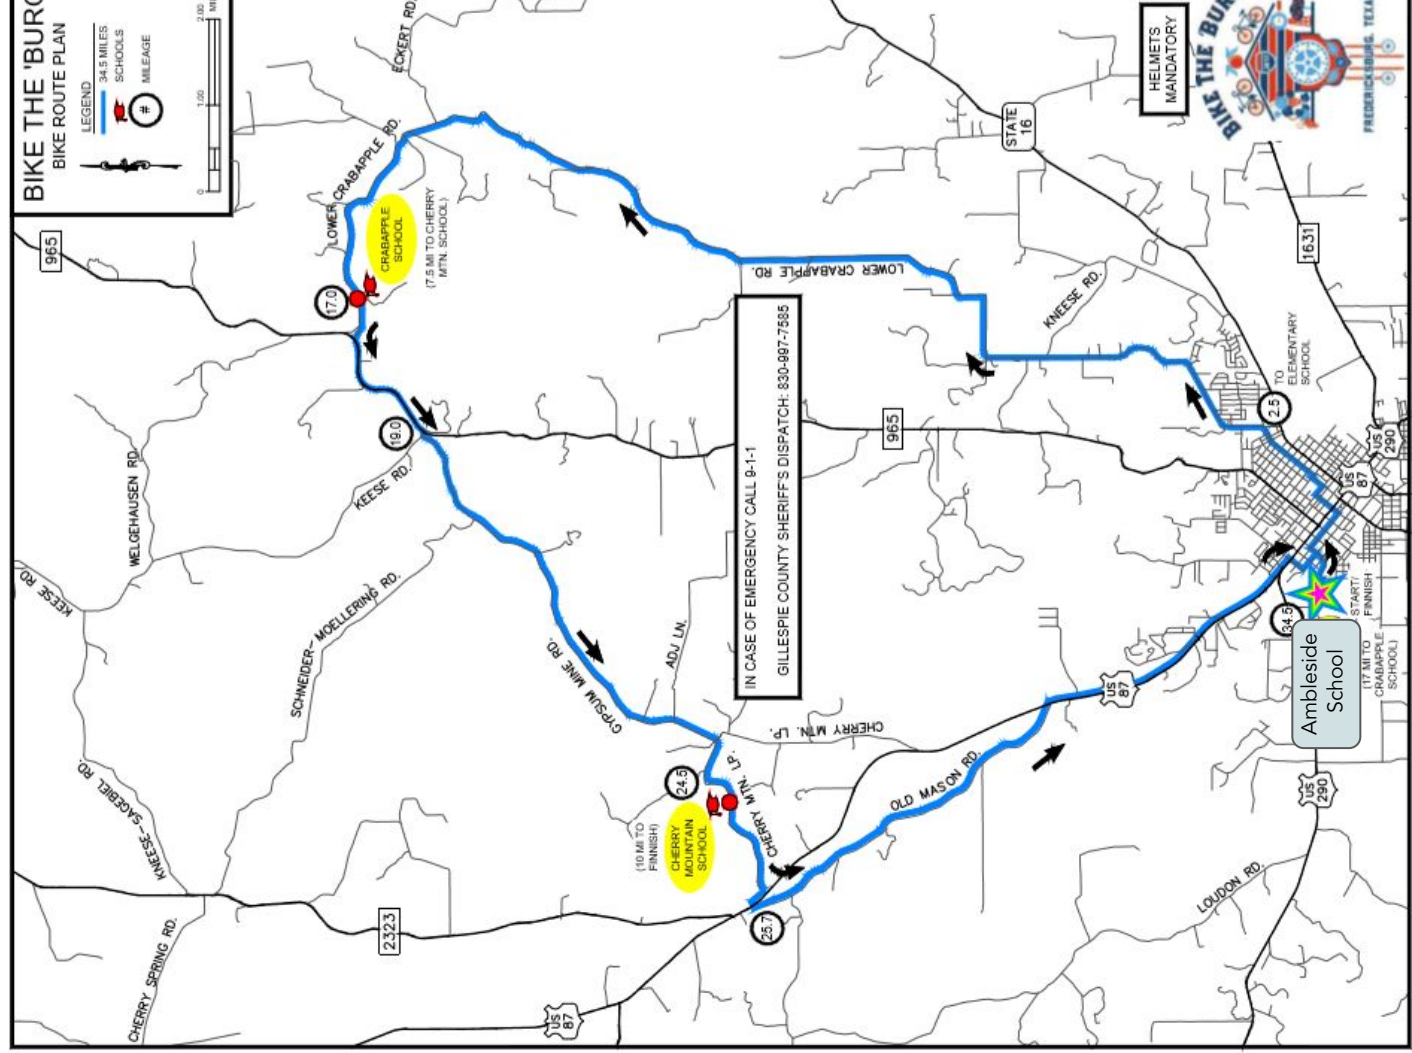

BIKE THE 'BUR BIKE ROUTE PLAN

LEGEND
34.5 MILES
SCHOOLS

MILEAGE

IN CASE OF EMERGENCY CALL 9-1-1
GILLESPIE COUNTY SHERIFF'S DISPATCH: 830-997-7585