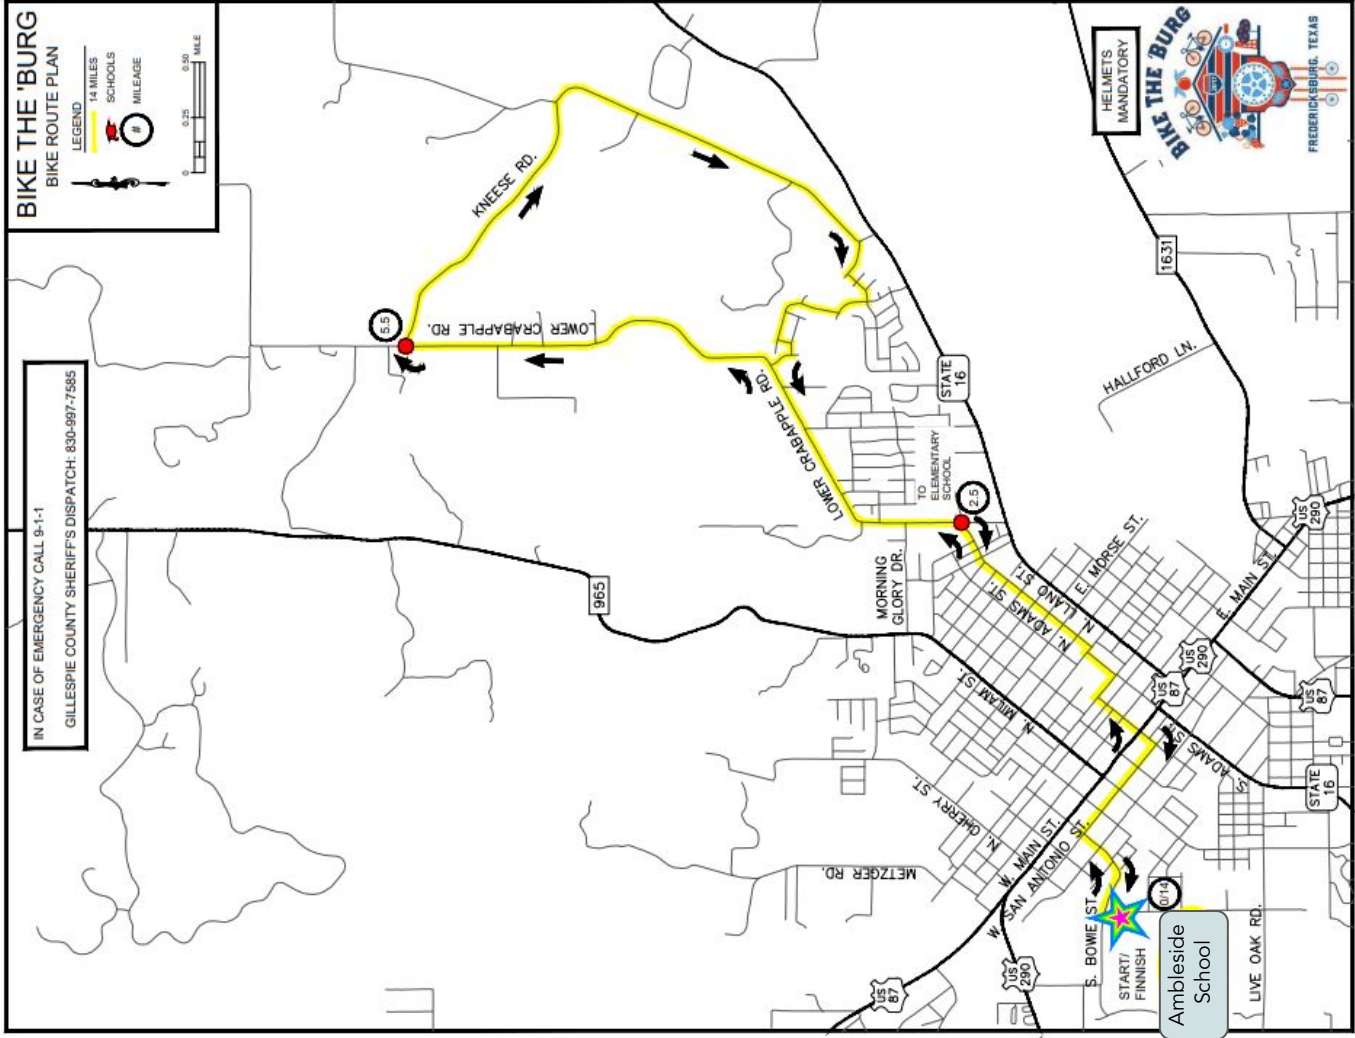

# BIKE THE 'BURG

BIKE ROUTE PLAN

LEGEND

14 MILES

SCHOOLS

# MILEAGE

IN CASE OF EMERGENCY CALL 9-1-1  
GILLESPIE COUNTY SHERIFF'S DISPATCH: 830-997-7585

HELMETS  
MANDATORY